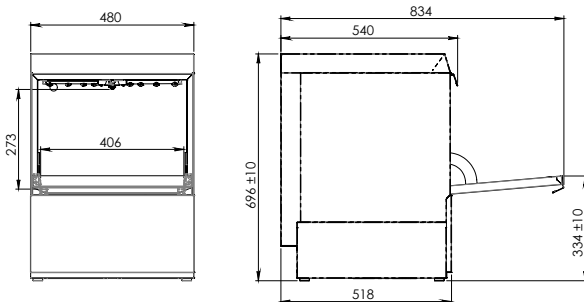

tech

Tank capacity	11 L
Boiler capacity	3 L
Wash pump power	0.3 hp / 0,20 Kw
Tank element	2 Kw
Boiler element	2,4 kW
Standard included	

Inlet water pressure	2 - 4 bar
Inlet water temperature	55 °C
Final rinse temperature	82 °C
Wash temperature	55 °C
Weight	38 Kg
Standard included	1 rack 400x400+insert cutlery

dim